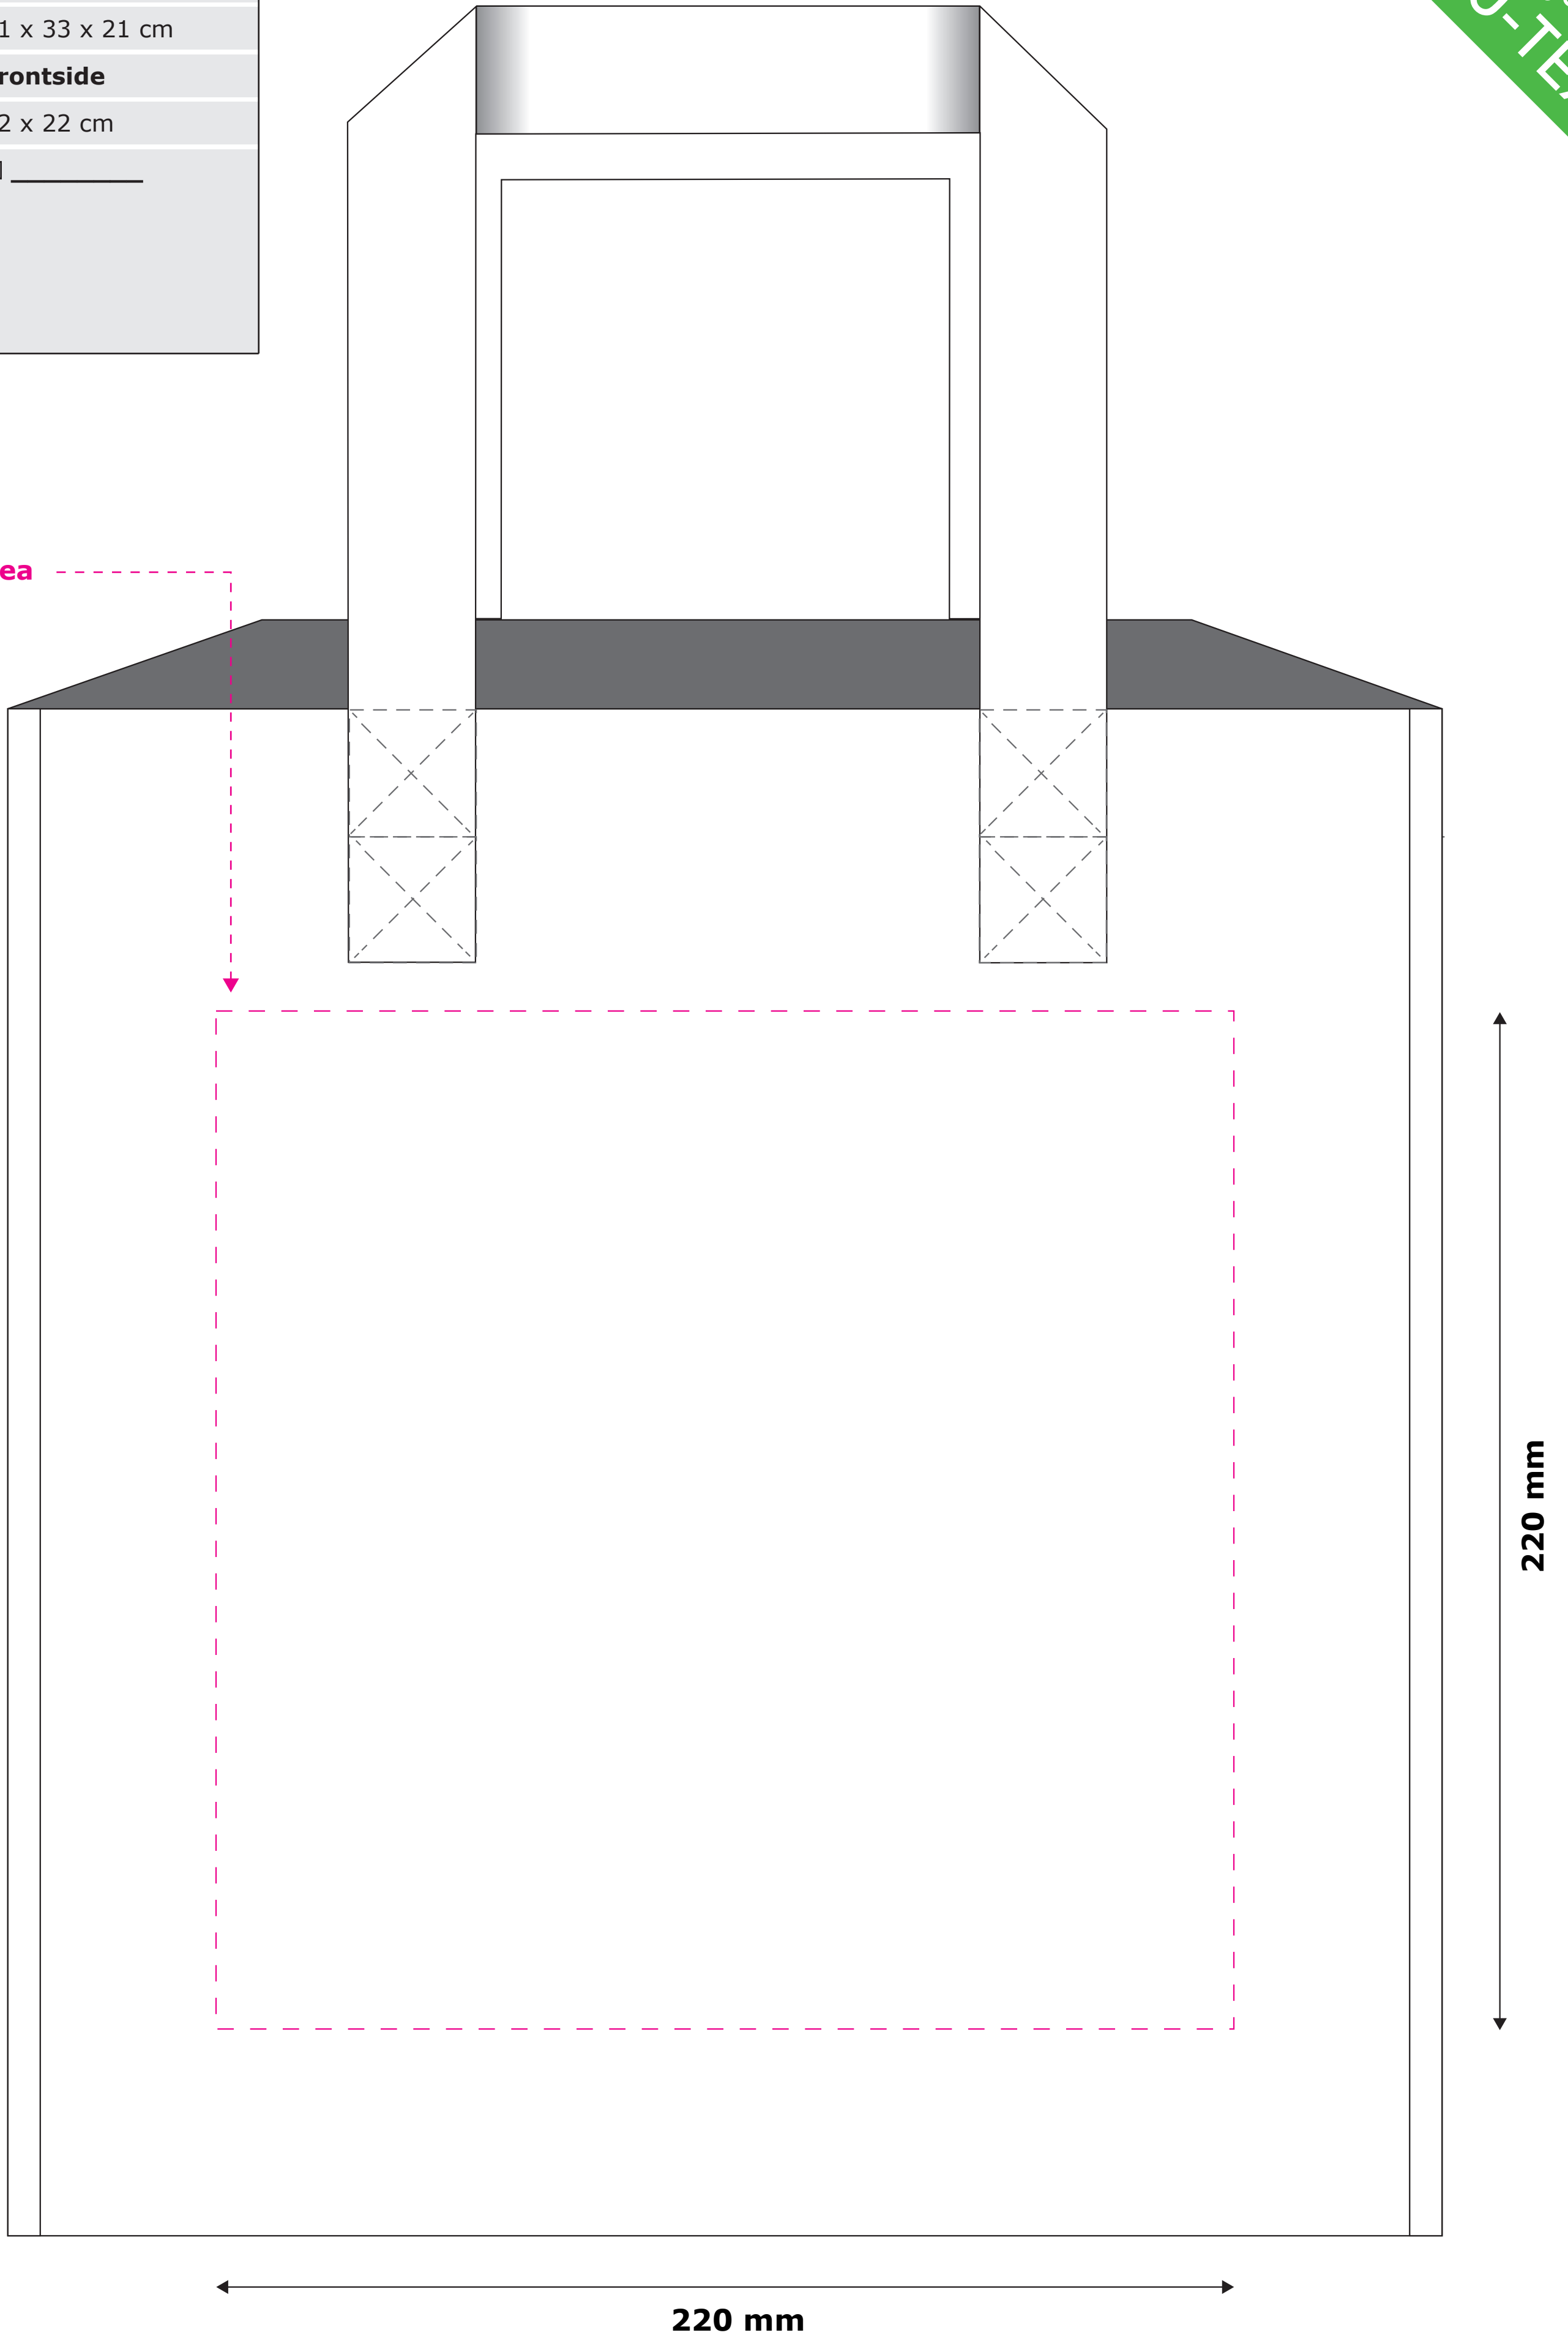

<b>Order-No.:</b>	_____
<b>Model-No.:</b>	<b>132</b>
<b>Colour-No.:</b>	<b>11</b>
<b>Size:</b>	31 x 33 x 21 cm
<b>Printside:</b>	<b>Frontside</b>
<b>Printarea:</b>	22 x 22 cm
<b>Printcolours:</b>	<input type="checkbox"/> _____

**Max. Printarea**

**PLEASE CHECK CAREFULLY:**

- 1. Position / Size**  
Is the motif in the right place and is it the right size?
- 2. Front / Back**  
Are the motifs on the right side?
- 3. Printcolours**  
Are the Pantone C tones correct?
- 4. Typo / Text**  
Are all fonts and texts correct?