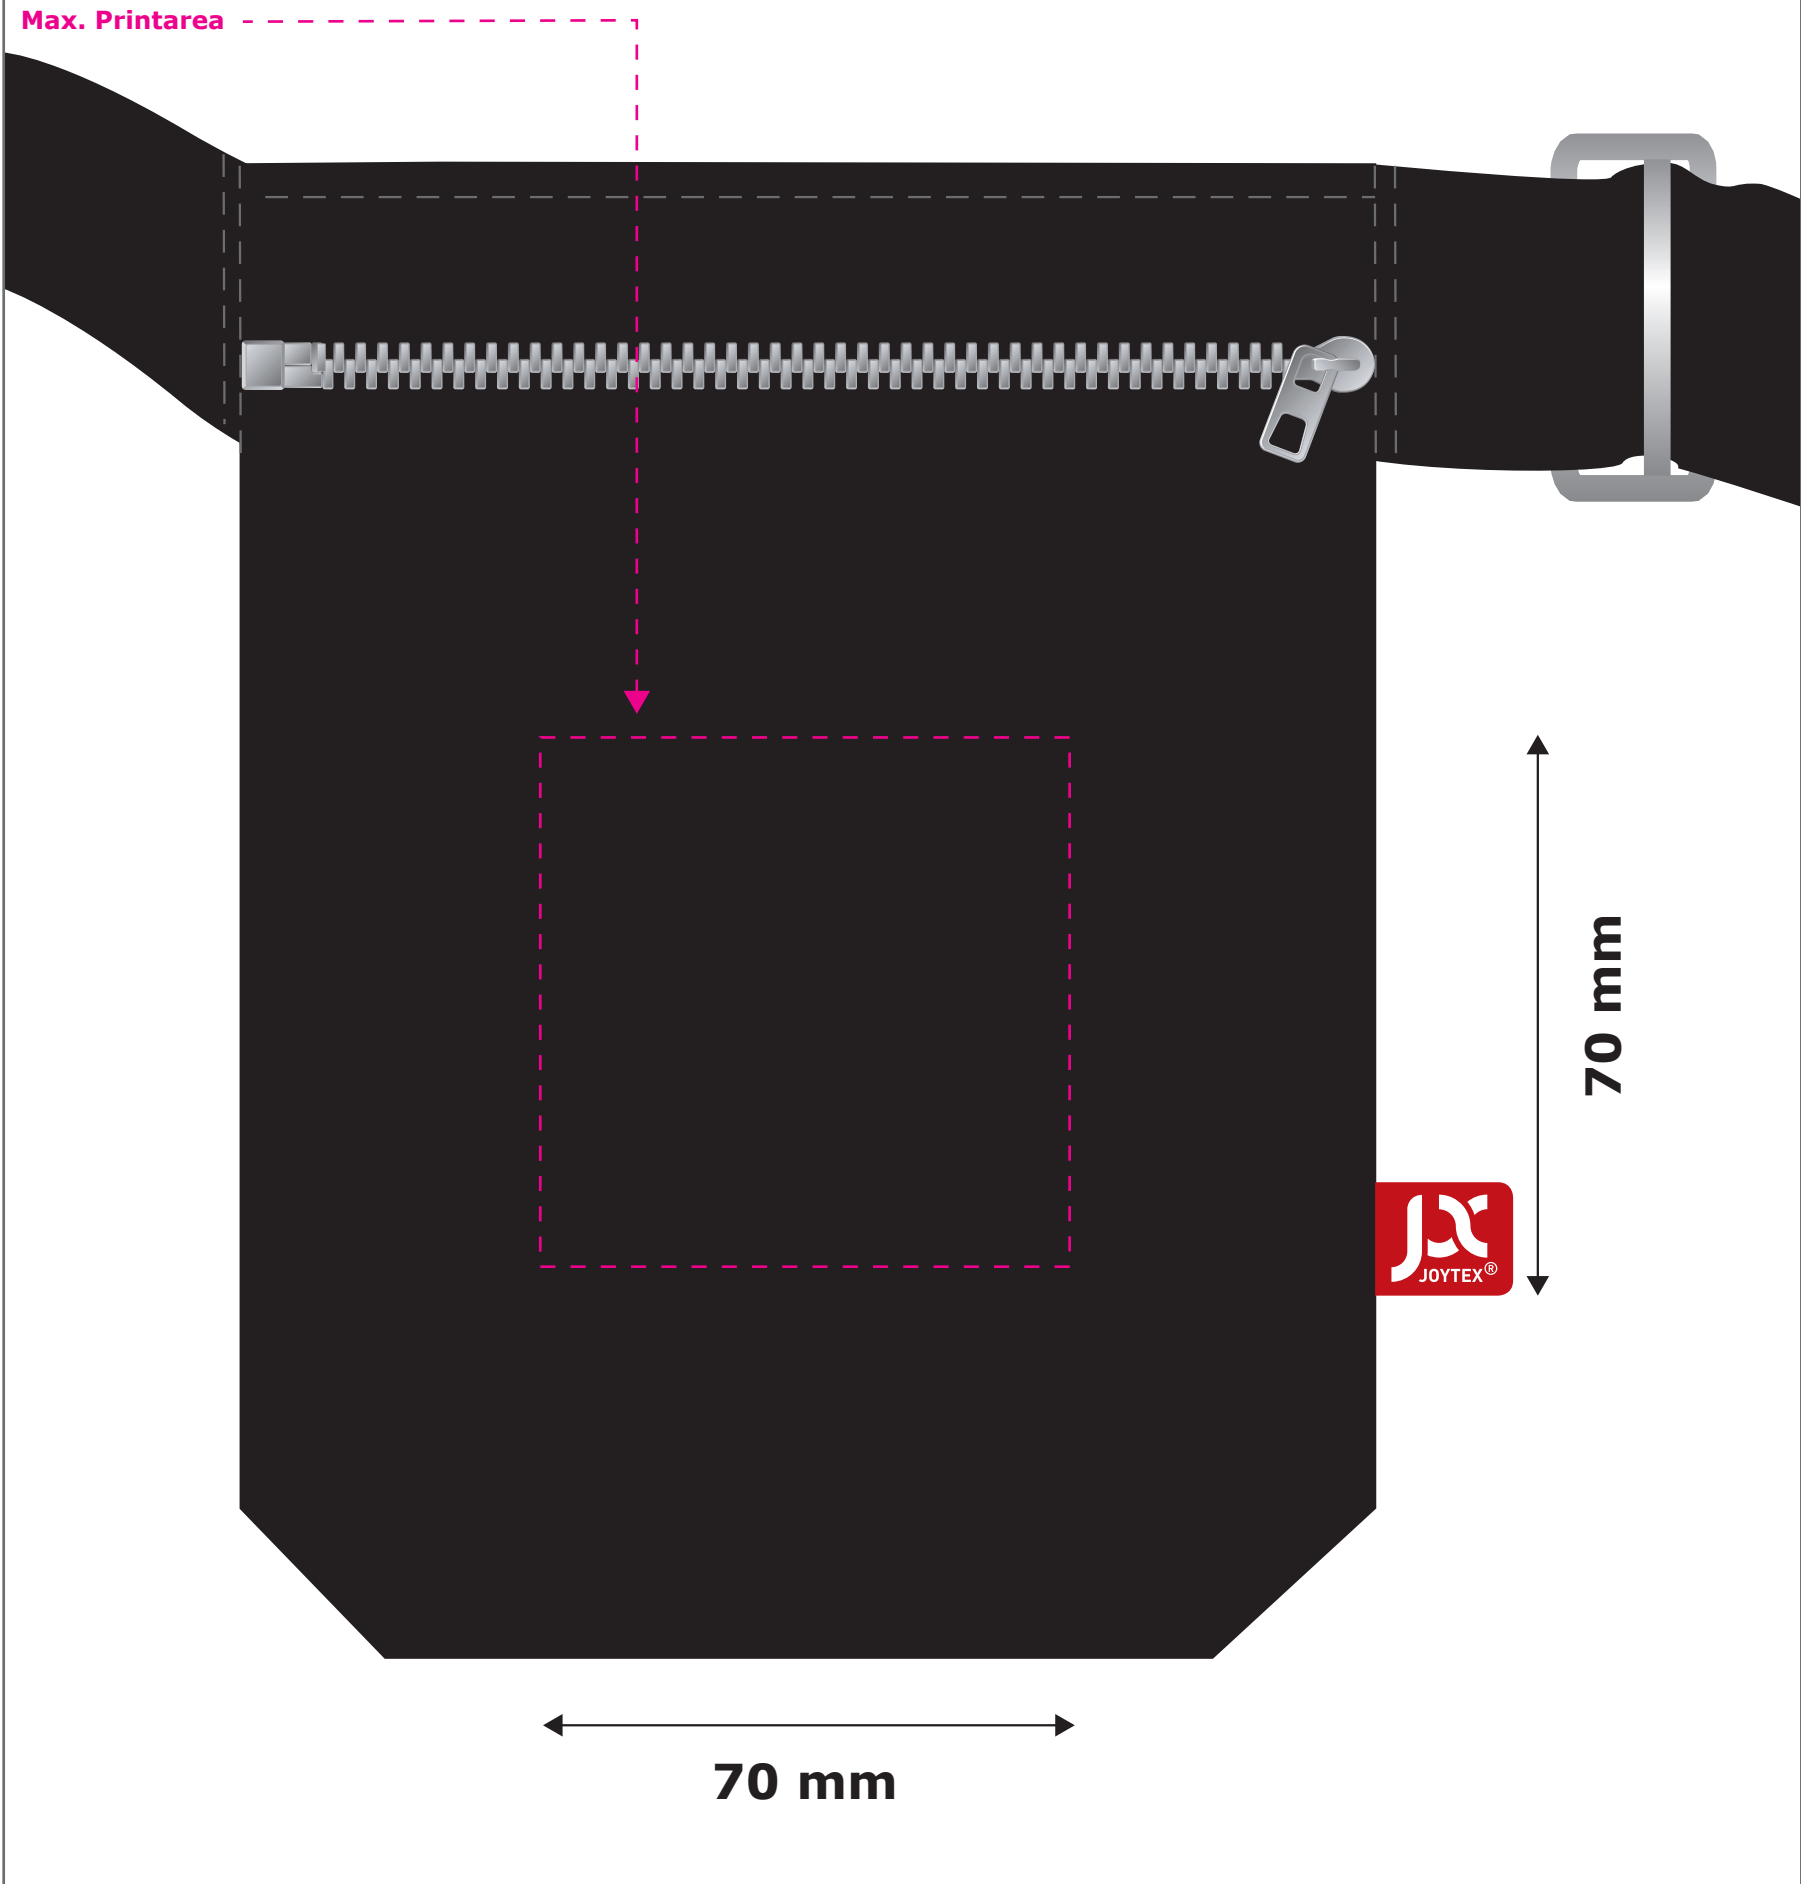

Order-No.:	_____
Model-No.:	139
Colour-No.:	70
Size:	15 x 20 cm
Printside:	Frontside
Printarea:	7 x 7cm
Printcolours:	<input type="checkbox"/> _____

PLEASE CHECK CAREFULLY: **NOTE:**

- 1. Position / Size**
Is the motif in the right place and is it the right size?
- 2. Front / Back**
Are the motifs on the right side?
- 3. Printcolours**
Are the Pantone C tones correct?
- 4. Typo / Text**
Are all fonts and texts correct?

The appearance of the printing and bag colors are not binding here.

With the release of this proof, subsequent complaints about facts that are recognizable here are excluded.