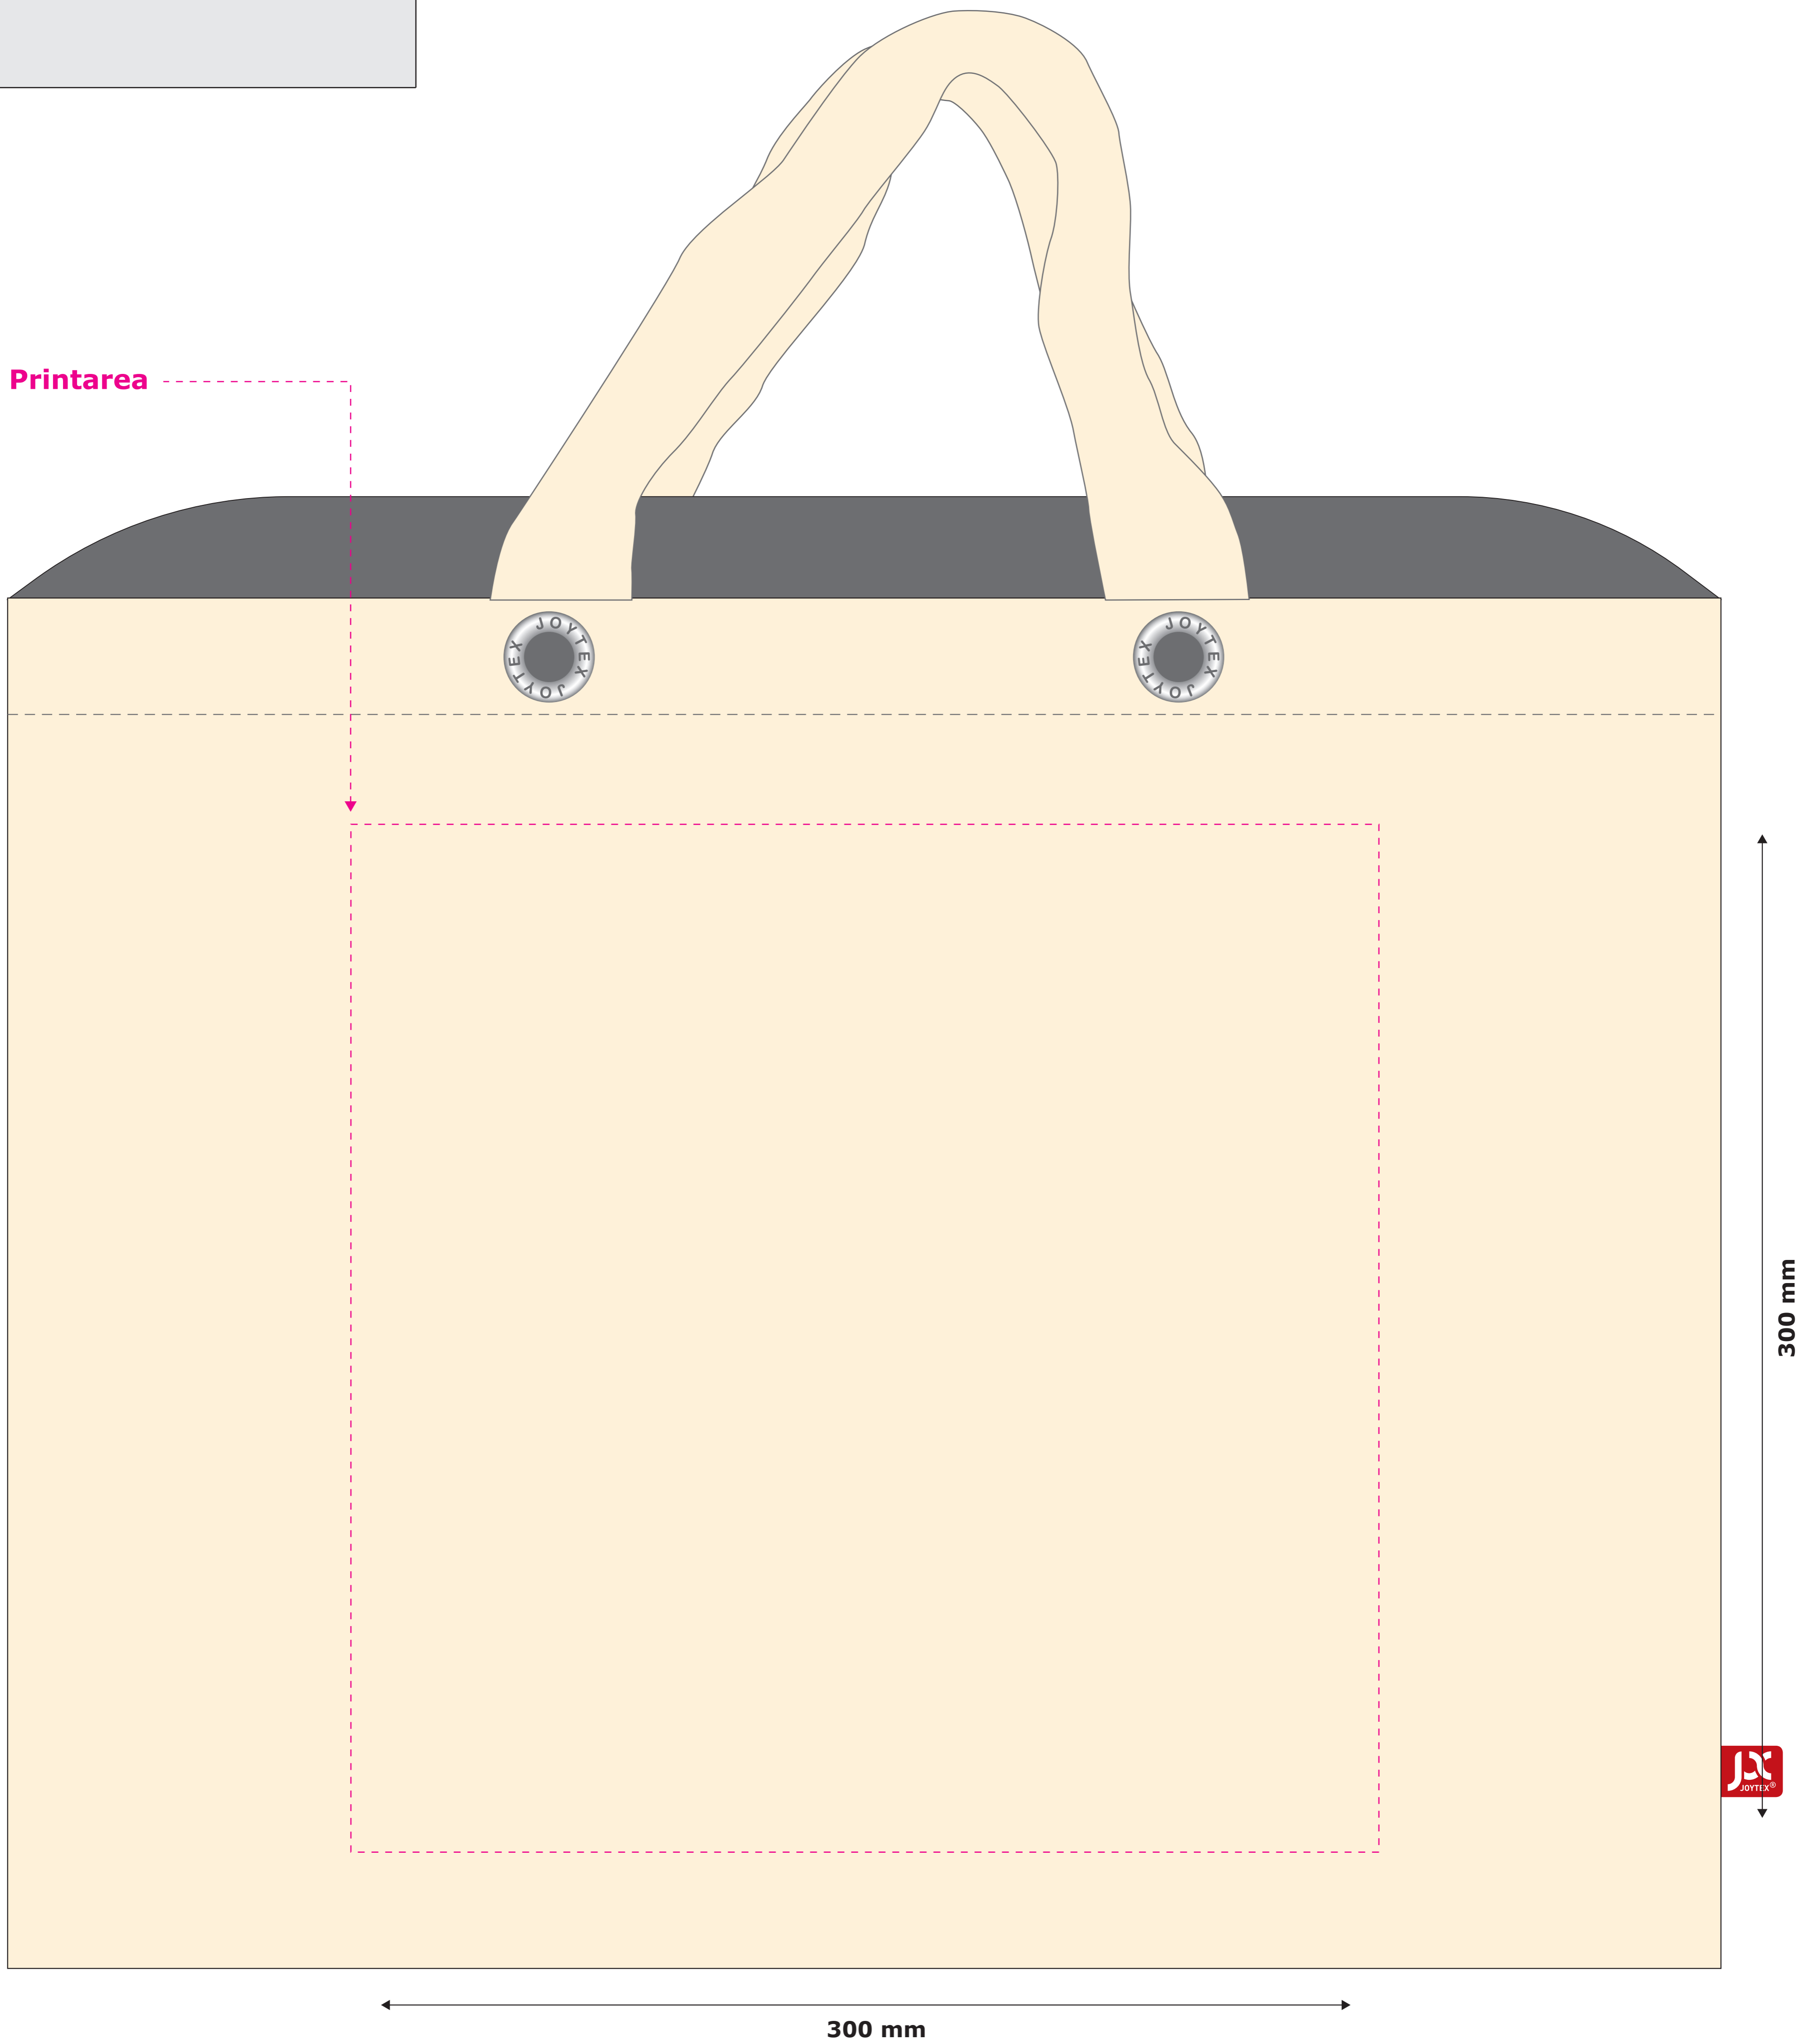

Order-No.: _____

Model-No.: 45

Colour-No.: 10

Size: 50 x 40 x 15 cm

Printside: Frontside

Printarea: 30 x 30 cm

Printcolours: _____

OEKO-TEX®

Max. Printarea

PLEASE CHECK CAREFULLY:

- 1. Position / Size**
Is the motiv in the right place and is it the right size?
- 2. Front / Back**
Are the motifs on the right side?
- 3. Printcolours**
Are the Pantone C tones correct?
- 4. Typo / Text**
Are all fonts and texts correct?

NOTE:

The appearance of the printing and bag colors are not binding here.

With the release of this proof, subsequent complaints about facts that are recognizable here are excluded.