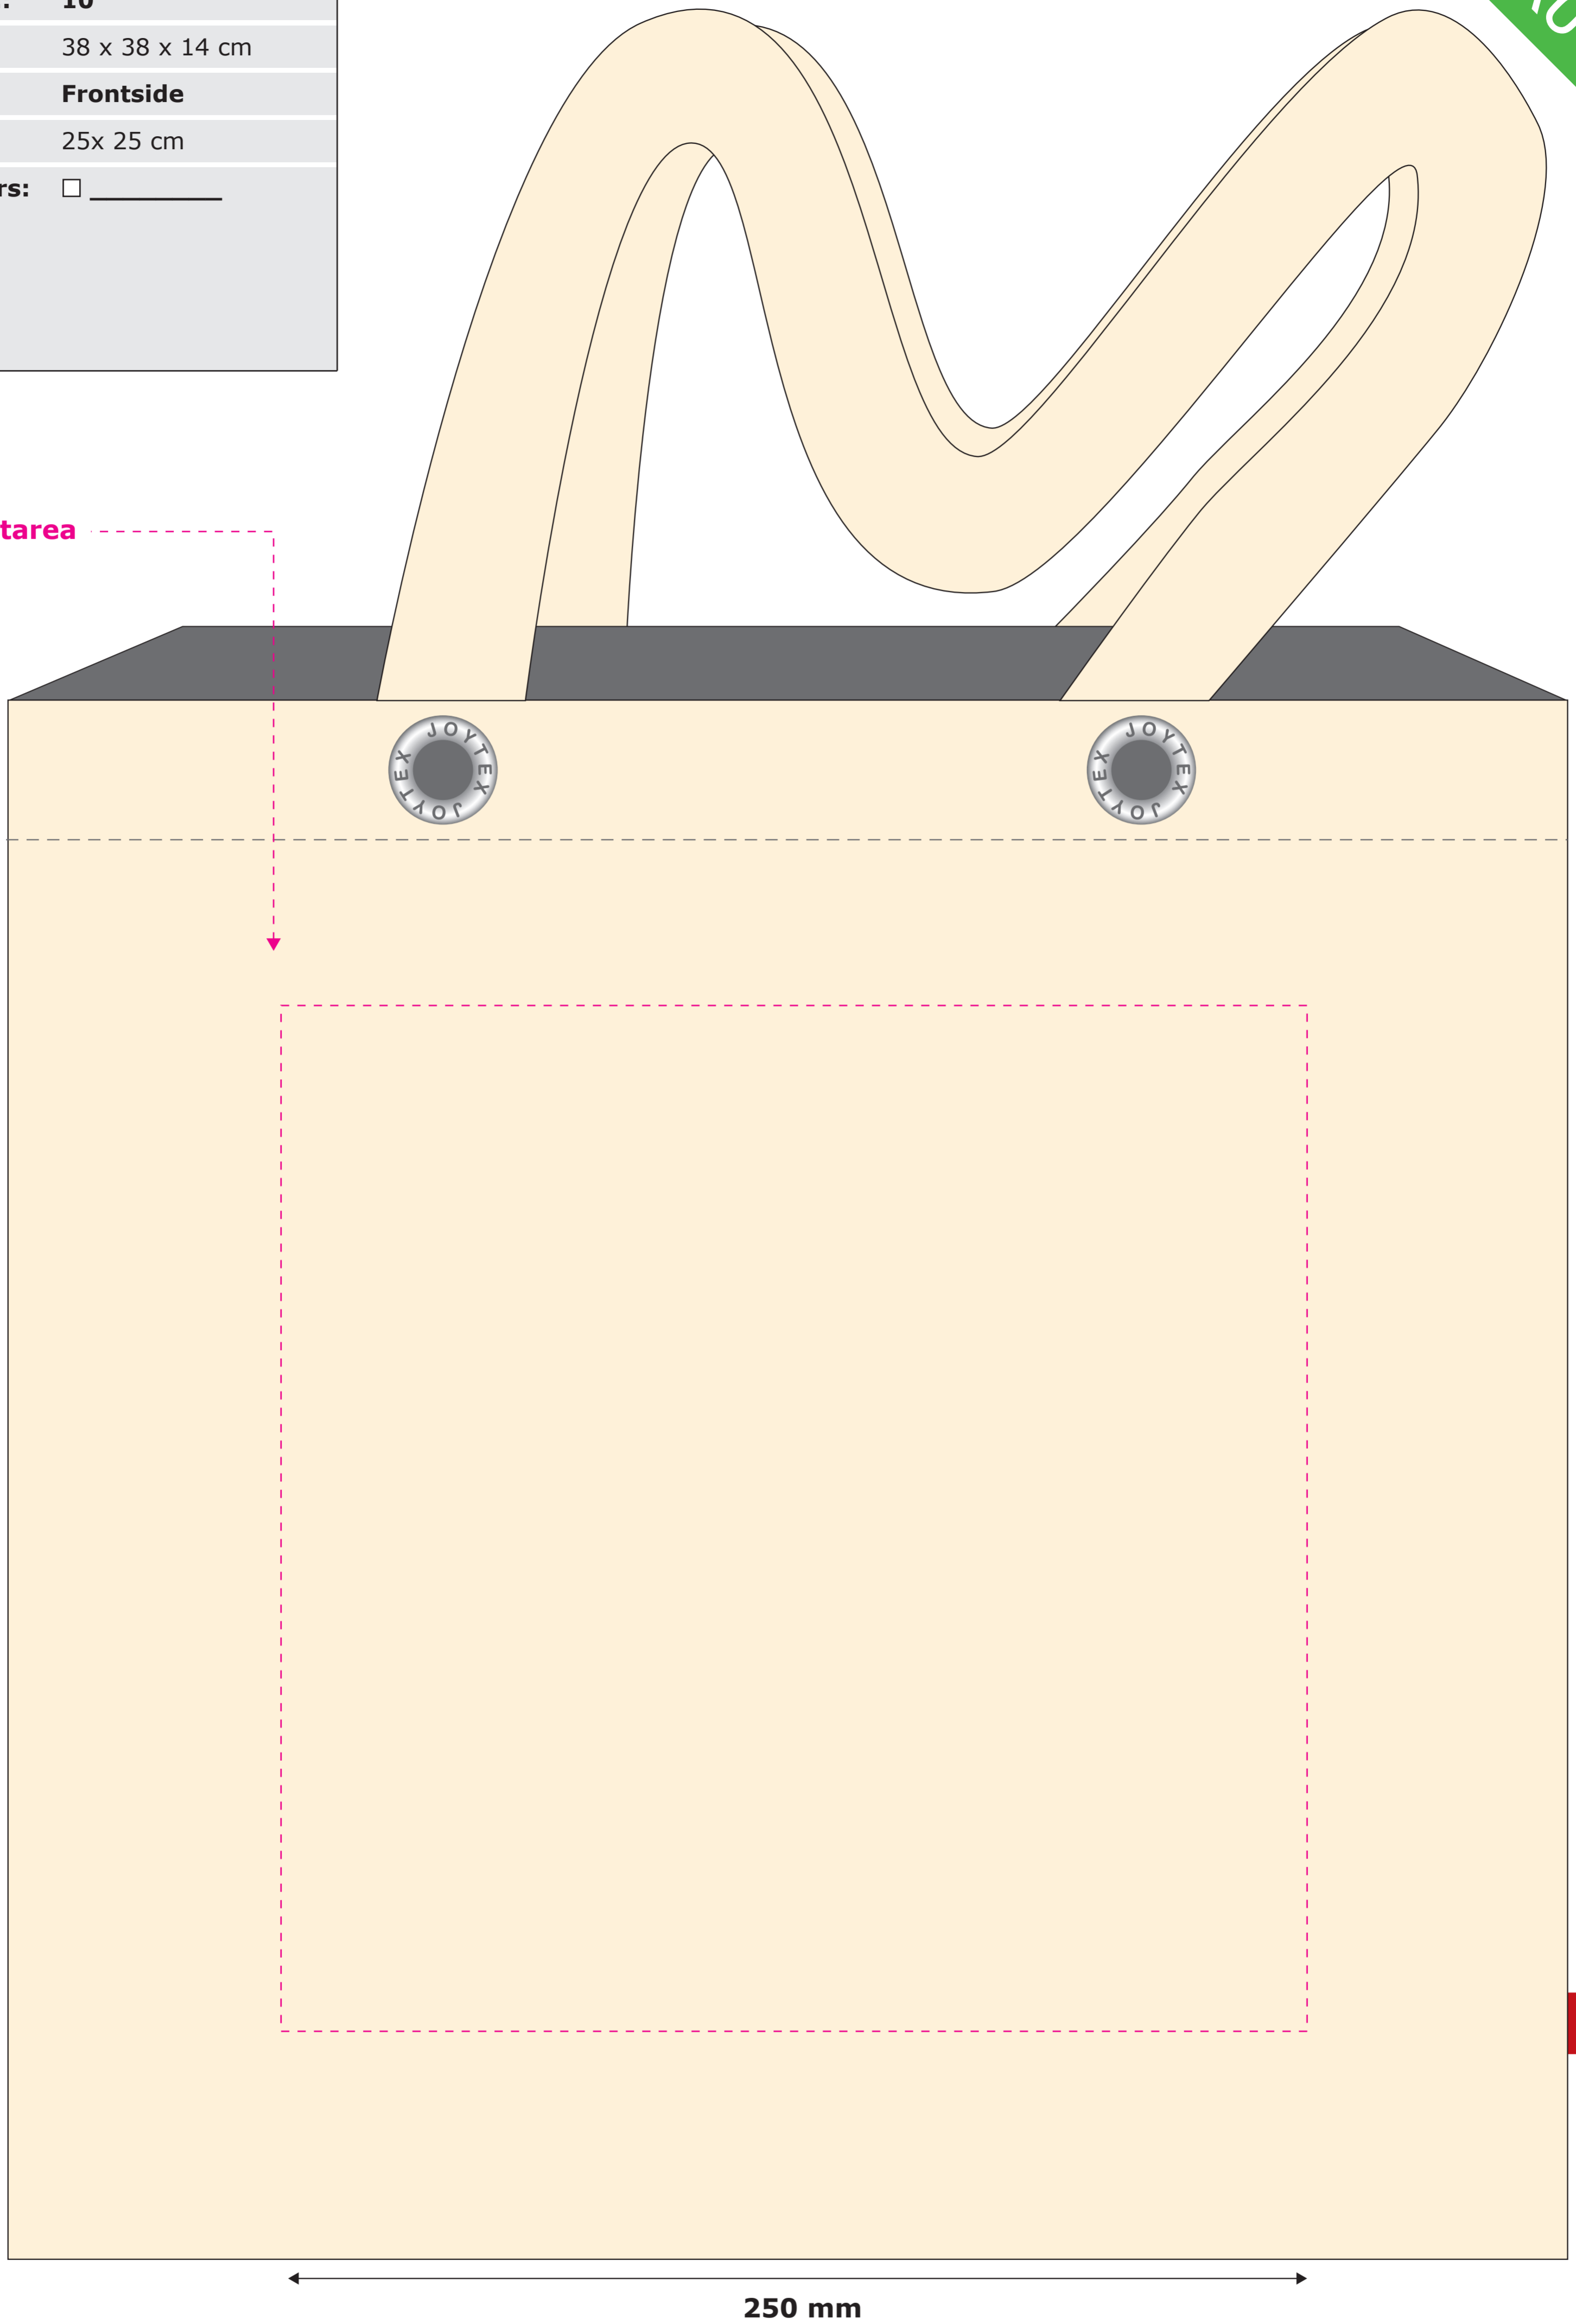

Order-No.:	_____
Model-No.:	48
Colour-No.:	10
Size:	38 x 38 x 14 cm
Printside:	Frontside
Printarea:	25x 25 cm
Printcolours:	<input type="checkbox"/> _____

Max. Printarea

250 mm

250 mm

PLEASE CHECK CAREFULLY:

- 1. Position / Size**
Is the motiv in the right place and is it the right size?
- 2. Front / Back**
Are the motifs on the right side?
- 3. Printcolours**
Are the Pantone C tones correct?
- 4. Typo / Text**
Are all fonts and texts correct?