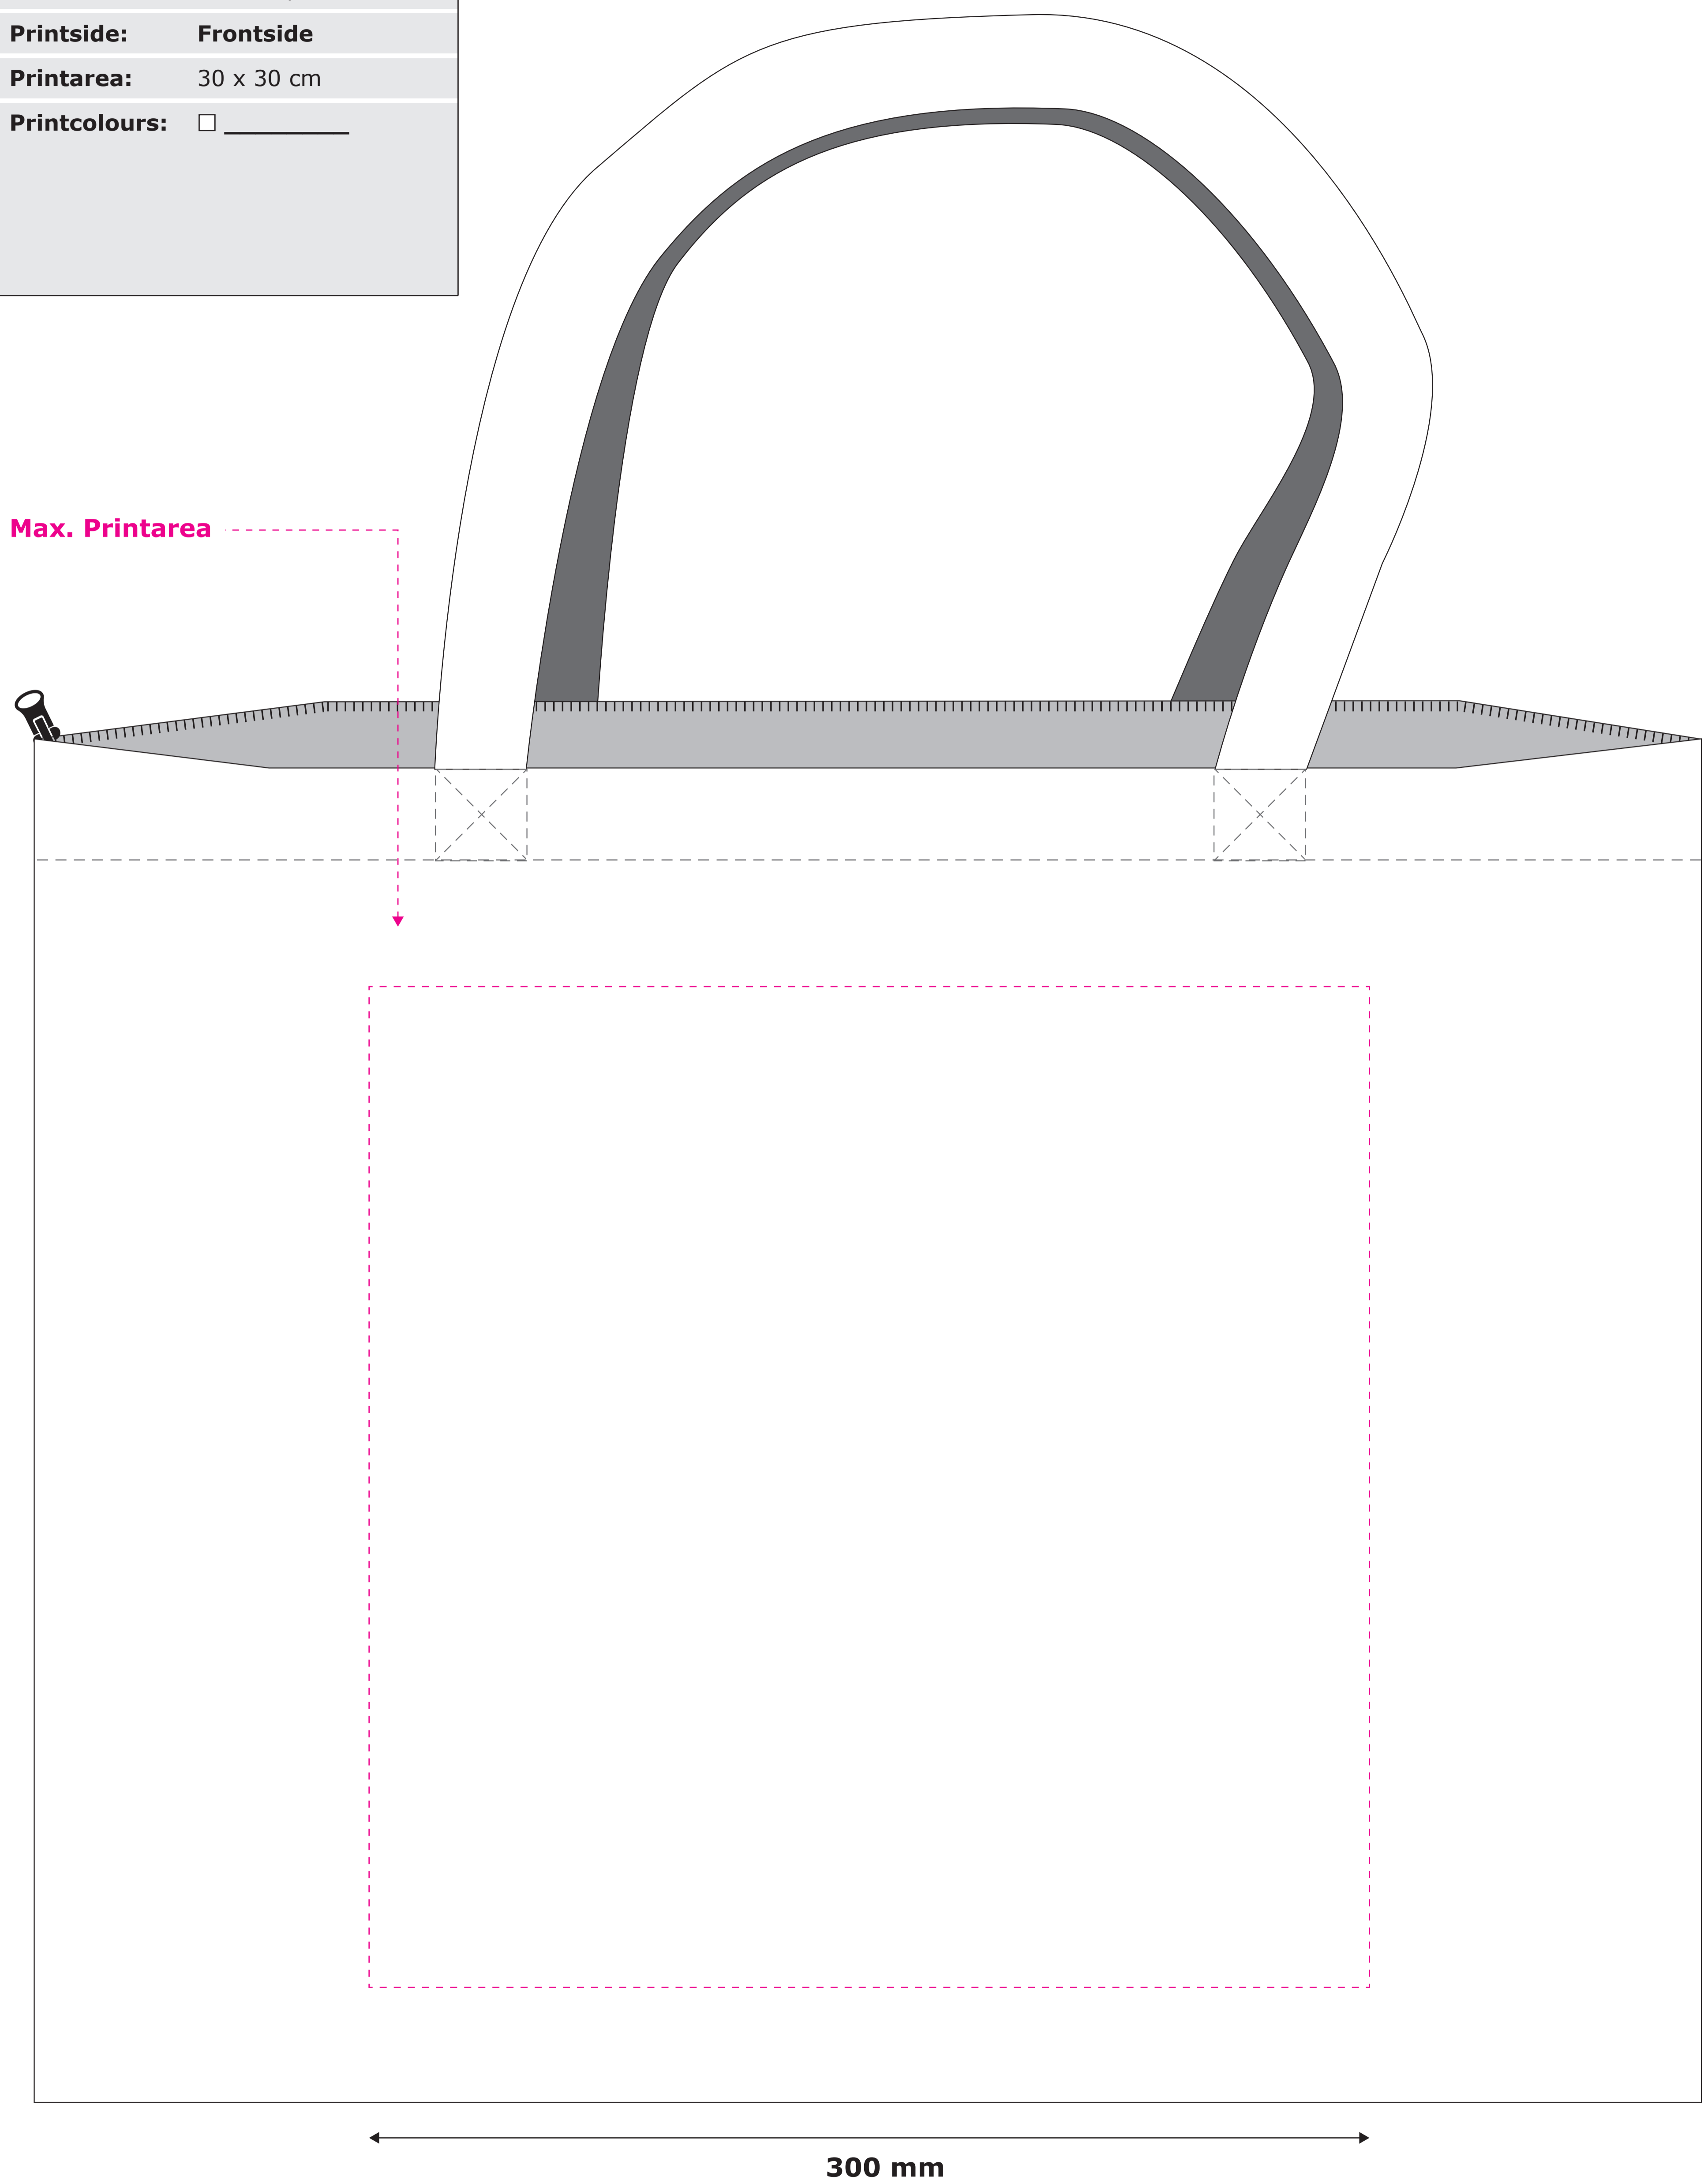

Order-No.:	_____
Model-No.:	71
Colour-No.:	—
Size:	50 x 40 / 12 cm
Printside:	Frontside
Printarea:	30 x 30 cm
Printcolours:	<input type="checkbox"/> _____

Max. Printarea

300 mm

300 mm

PLEASE CHECK CAREFULLY:

- 1. Position / Size**
Is the motiv in the right place and is it the right size?
- 2. Front / Back**
Are the motivs on the right side?
- 3. Printcolours**
Are the Pantone C tones correct?
- 4. Typo / Text**
Are all fonts and texts correct?