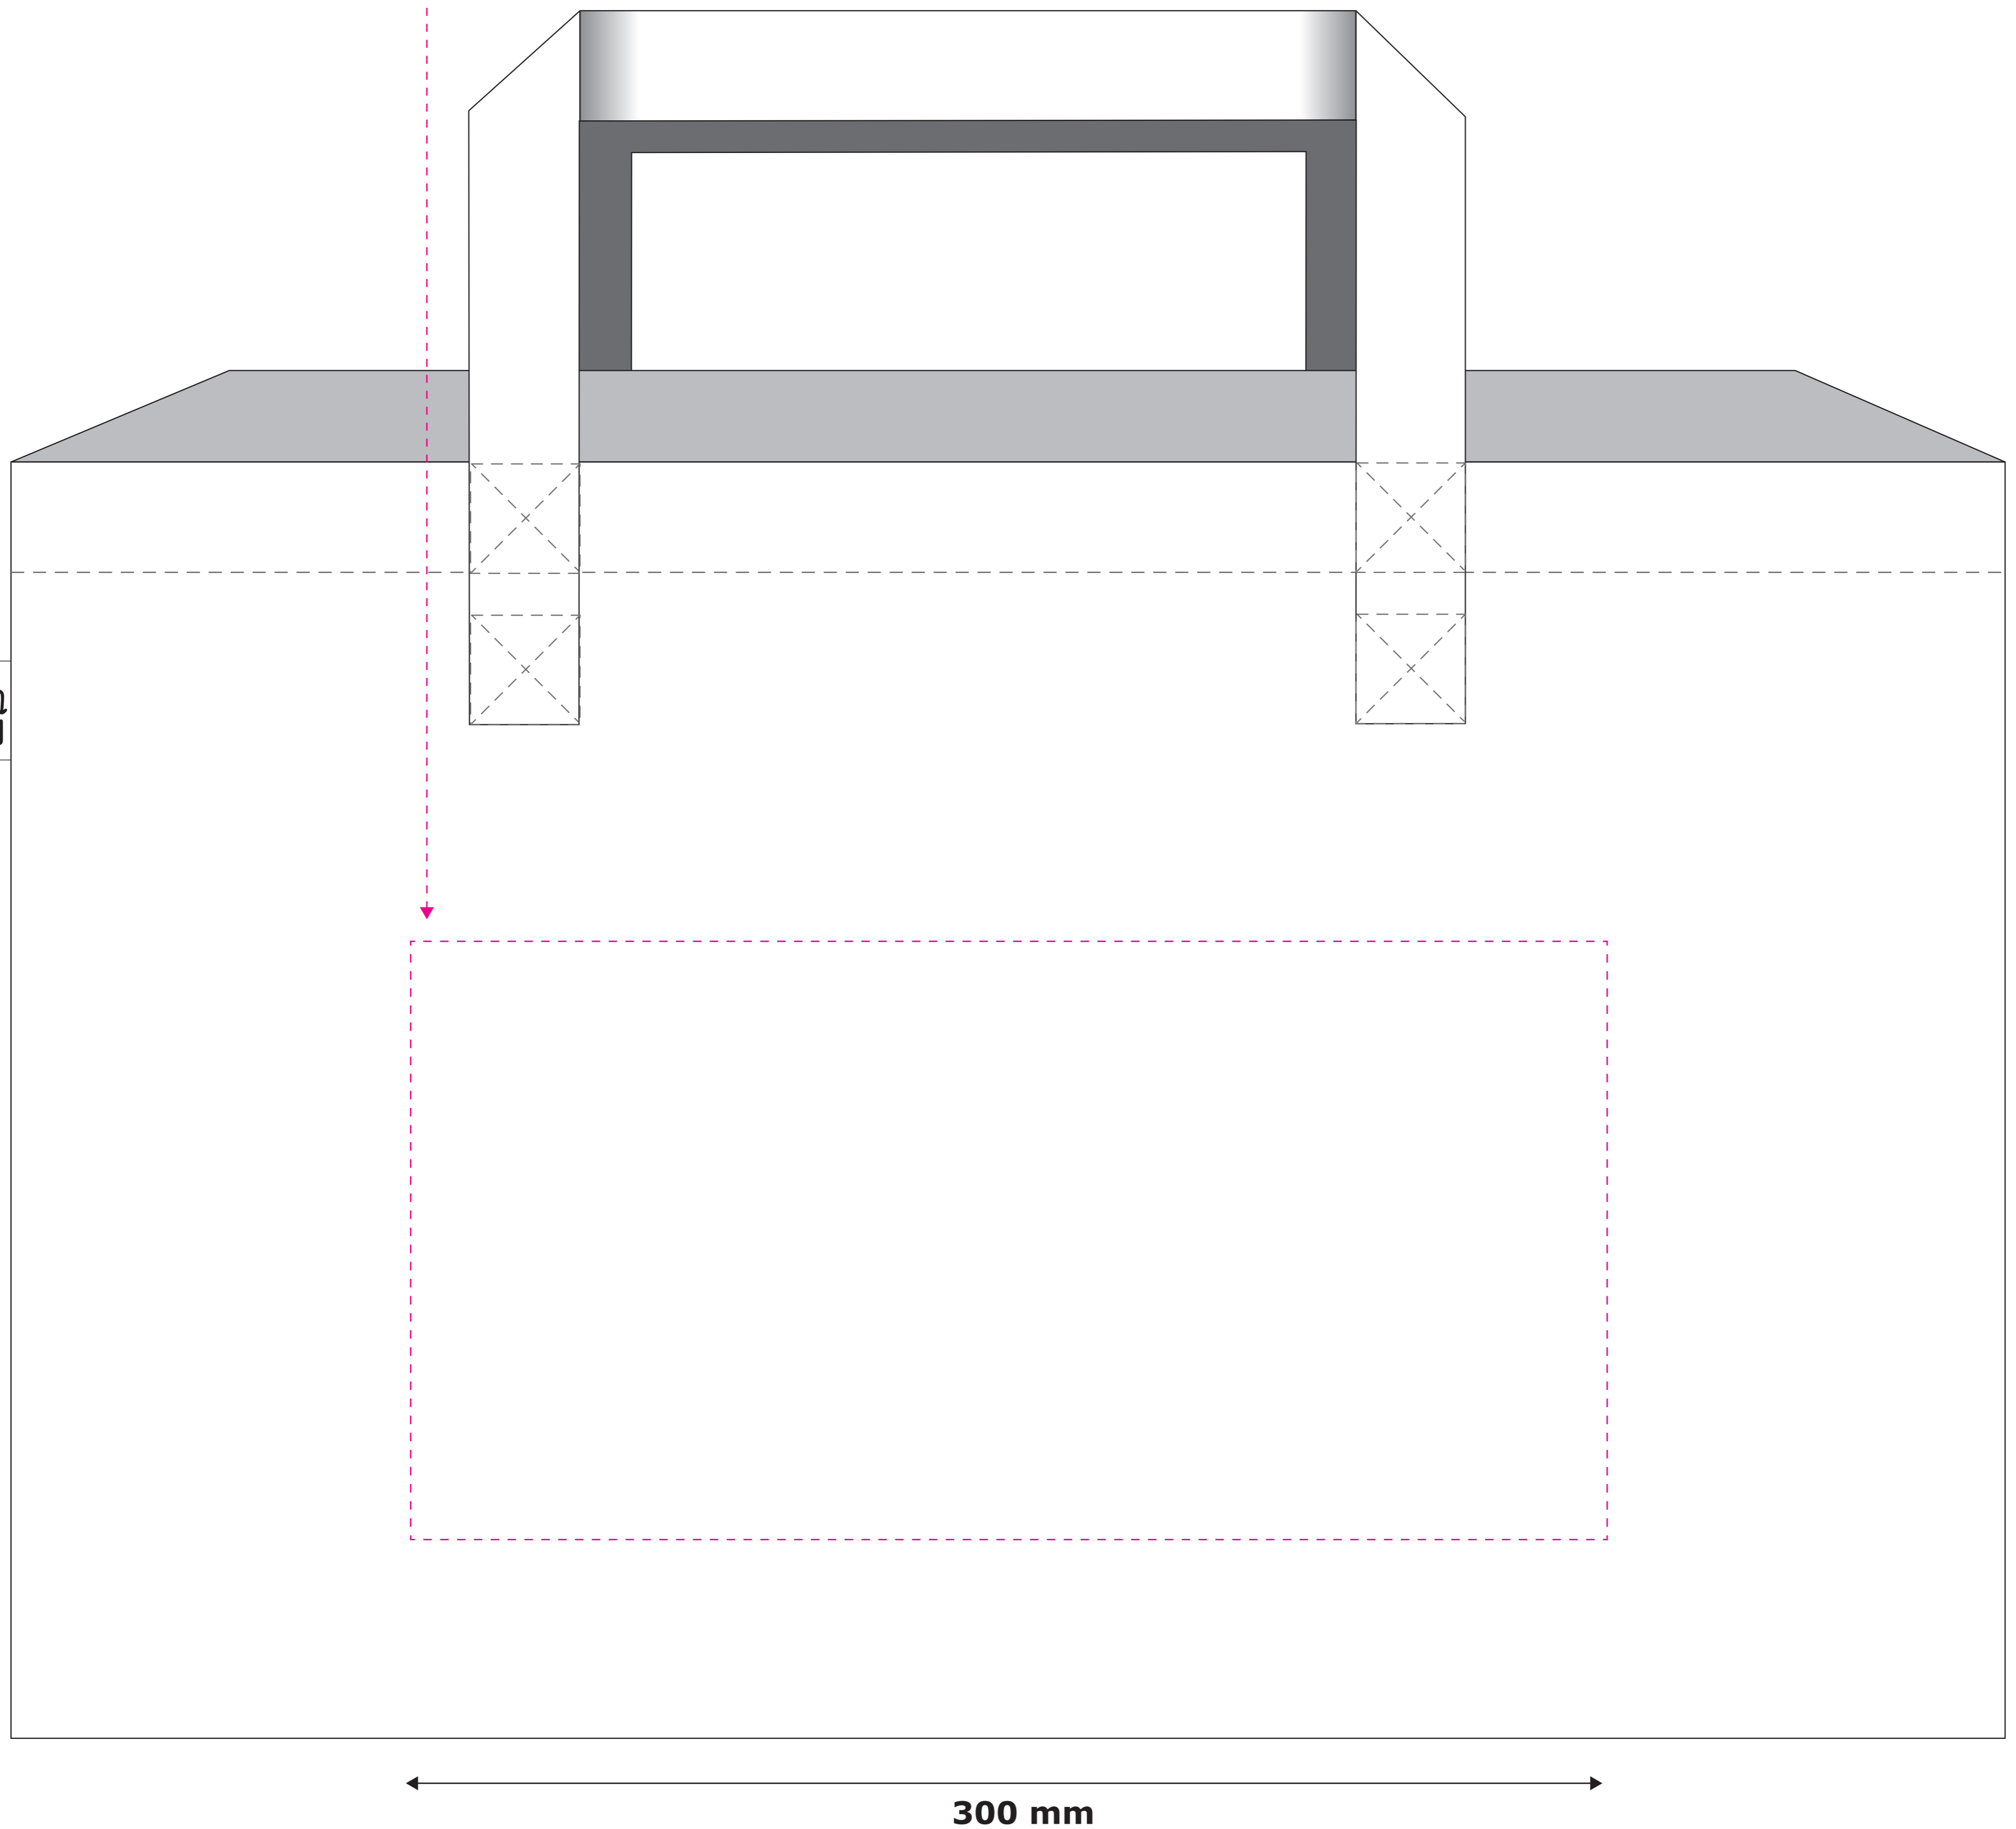

Order-No.:	_____
Model-No.:	84
Colour-No.:	—
Size:	46 x 44 x 25 cm
Printside:	Frontside
Printarea:	30 x 30 cm
Printcolours:	<input type="checkbox"/> _____

Max. Printarea

PLEASE CHECK CAREFULLY: **NOTE:**

- 1. Position / Size**
Is the motif in the right place and is it the right size?
- 2. Front / Back**
Are the motifs on the right side?
- 3. Printcolours**
Are the Pantone C tones correct?
- 4. Typo / Text**
Are all fonts and texts correct?

The appearance of the printing and bag colors are not binding here.

With the release of this proof, subsequent complaints about facts that are recognizable here are excluded.